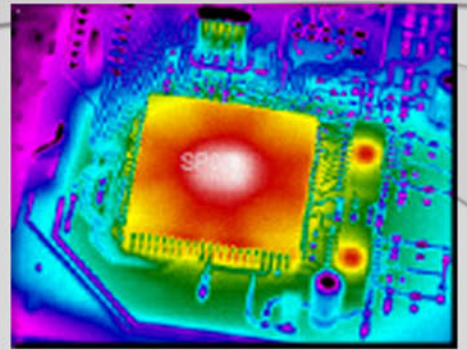

## System Features

3.5 inch full color swivel able LCD display

Innovative up right style design

Removable SD card, up to 16GB

Non radiometric thermal video saving

Real time radiometric data transferring

# Specifications

<b>Detector type</b>	<b>384×288 UFPA VOX</b>
<b>Array size/format</b>	<b>384x288</b>
<b>Field of view/min focus Distance</b>	<b>24°×18°/0.26m</b>
<b>Spatial resolutions (IFOV)</b>	<b>1.3mrad</b>
<b>Thermal sensitivity</b>	<b>&lt; 0.05°C @ 30°C</b>
<b>Frame rate</b>	<b>50Hz / 60Hz</b>
<b>Focus</b>	<b>Motorized, Auto and Manual</b>
<b>Spectral range</b>	<b>8–14 microns</b>
<b>Control button</b>	<b>YES—Manual or Controller</b>
<b>Correction</b>	<b>Emissivity, Ambient temperature, Distance, Relative humidity</b>
<b>Measurement mode</b>	<b>9 Moveable Spots, Auto hot/cold spot, 5 area boxes, Isotherm</b>
<b>WiFi</b>	<b>Yes</b>
<b>Delta T</b>	<b>Yes</b>
<b>Bluetooth</b>	<b>Yes</b>
<b>Illuminator</b>	<b>Yes</b>
<b>Laser pointer</b>	<b>Yes</b>
<b>Crosshair</b>	<b>On/off</b>
<b>External power</b>	<b>8~11V DC</b>
<b>Power consumption</b>	<b>&lt;4.5W</b>
<b>Operating temperature</b>	<b>-20°C~+50°C</b>
<b>Storage temperature</b>	<b>-40°C~+70°C</b>
<b>Encapsulation</b>	<b>IP54</b>
<b>Weight</b>	<b>&lt;34.57oz</b>
<b>Dimensions</b>	<b>6.30" X 3.55" X 7.25"</b>
<b>External DC input</b>	<b>Yes</b>
<b>Video output</b>	<b>PAL / NTSC</b>
<b>PTZ decoder interface (Optional)</b>	<b>YES</b>
<b>Alarm output (Optional)</b>	<b>On - Off Alarm output</b>