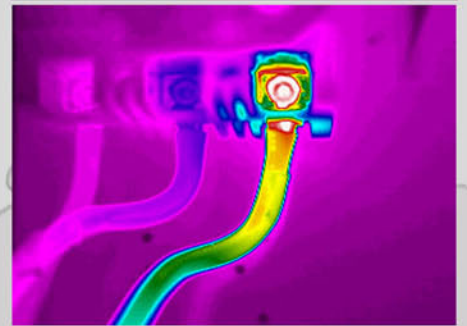

## System Features

3.5 inch full color swivel able LCD display

Innovative up right style design

Removable SD card, up to 16GB

Non radiometric thermal video saving

Real time radiometric data transferring

# Specifications

<b>Detector type</b>	<b>384×288 UFPA VOX</b>
<b>Array size/format</b>	<b>384x288</b>
<b>Field of view/min focus Distance</b>	<b>24°×18°/0.26m</b>
<b>Spatial resolutions (IFOV)</b>	<b>1.3mrad</b>
<b>Thermal sensitivity</b>	<b>&lt; 0.05°C @ 30°C</b>
<b>Frame rate</b>	<b>50Hz / 60Hz</b>
<b>Focus</b>	<b>Motorized, Auto and Manual</b>
<b>Spectral range</b>	<b>8–14 microns</b>
<b>Control button</b>	<b>YES—Manual or Controller</b>
<b>Correction</b>	<b>Emissivity, Ambient temperature, Distance, Relative humidity</b>
<b>Measurement mode</b>	<b>9 Moveable Spots, Auto hot/cold spot, 5 area boxes, Isotherm</b>
<b>WiFi</b>	<b>Yes</b>
<b>Delta T</b>	<b>Yes</b>
<b>Bluetooth</b>	<b>Yes</b>
<b>Illuminator</b>	<b>Yes</b>
<b>Laser pointer</b>	<b>Yes</b>
<b>Crosshair</b>	<b>On/off</b>
<b>External power</b>	<b>8~11V DC</b>
<b>Power consumption</b>	<b>&lt;4.5W</b>
<b>Operating temperature</b>	<b>-20°C~+50°C</b>
<b>Storage temperature</b>	<b>-40°C~+70°C</b>
<b>Encapsulation</b>	<b>IP54</b>
<b>Weight</b>	<b>&lt;34.57oz</b>
<b>Dimensions</b>	<b>6.30" X 3.55" X 7.25"</b>
<b>External DC input</b>	<b>Yes</b>
<b>Video output</b>	<b>PAL / NTSC</b>
<b>PTZ decoder interface (Optional)</b>	<b>YES</b>
<b>Alarm output (Optional)</b>	<b>On - Off Alarm output</b>